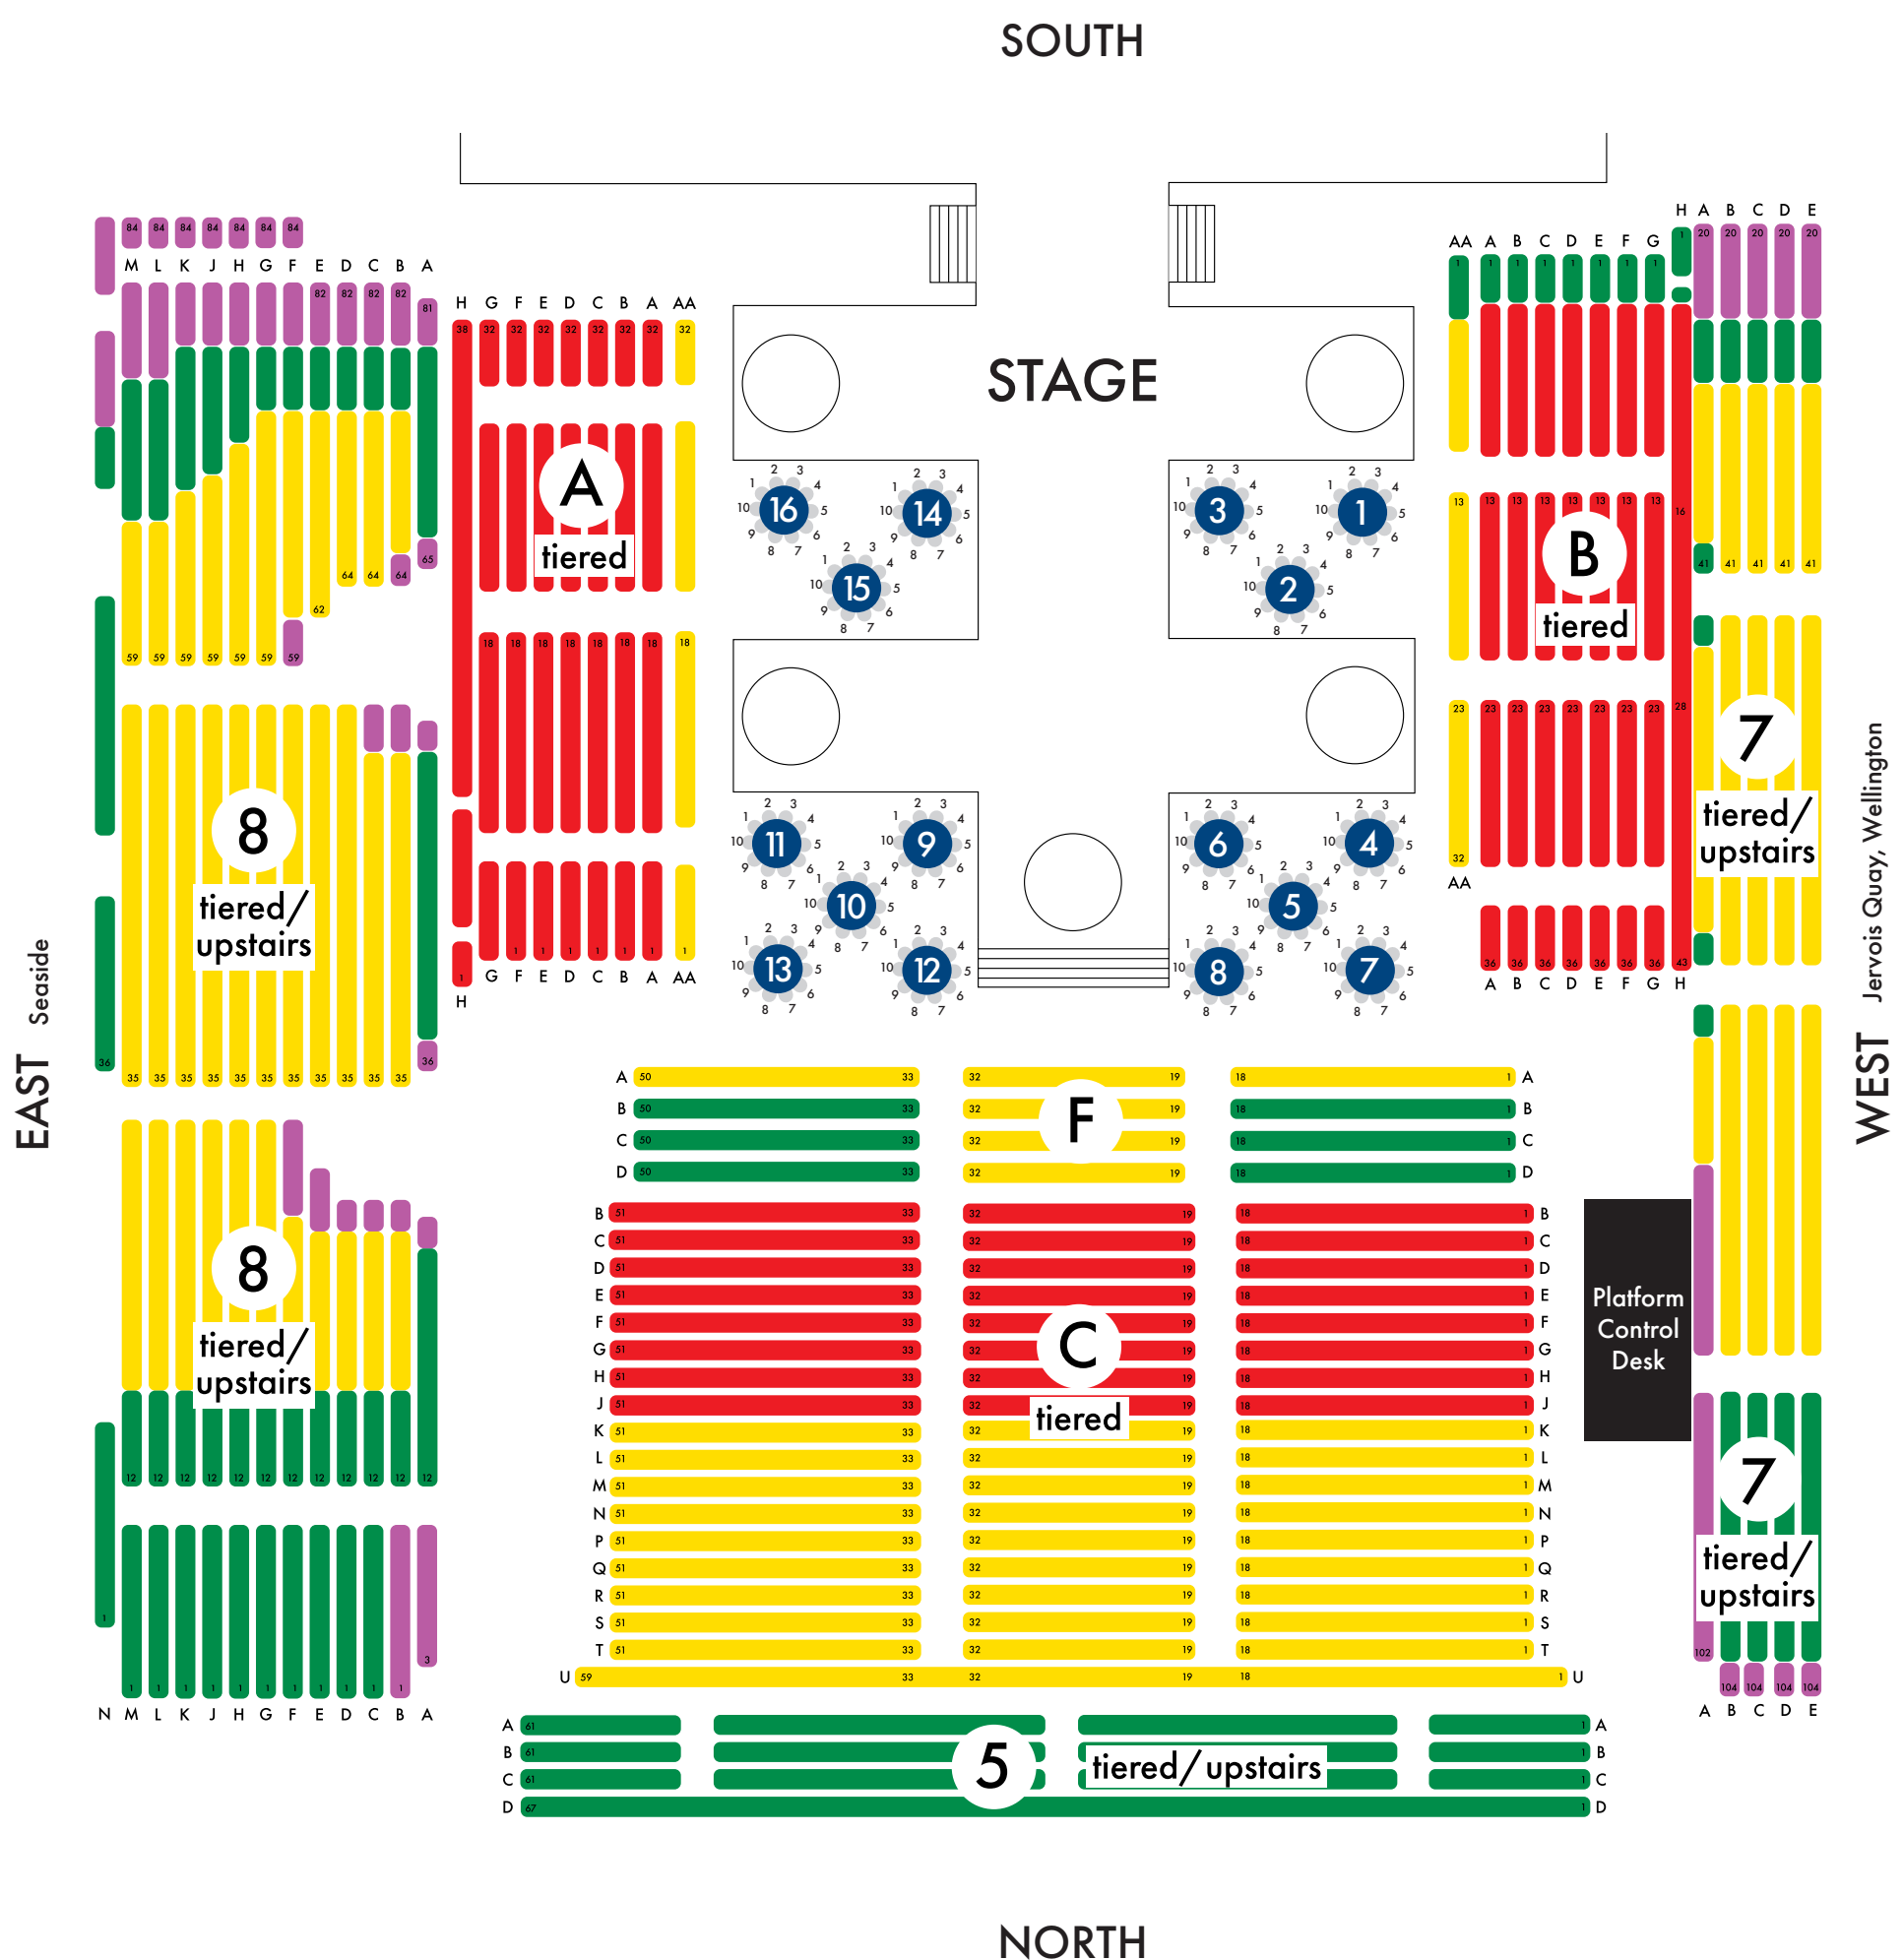

SEATING PLAN

World of WearableArt
Awards Show

TSB Arena, Wellington

KEY

- Restricted View
- Standard
- Premium
- Platinum
- Stageside Experience or VIP Tables (depending on performance)

Please note that this is an indicative seating plan. When purchasing tickets online you will be provided with the exact seating plan based on your choice of performance.

Jervois Quay, Wellington

WEST

SOUTH

STAGE

NORTH

EAST Seaside

Platform Control Desk

5 tiered/upstairs

7 tiered/upstairs

7 tiered/upstairs

A tiered

B tiered

8 tiered/upstairs

8 tiered/upstairs

F

C tiered

5 tiered/upstairs