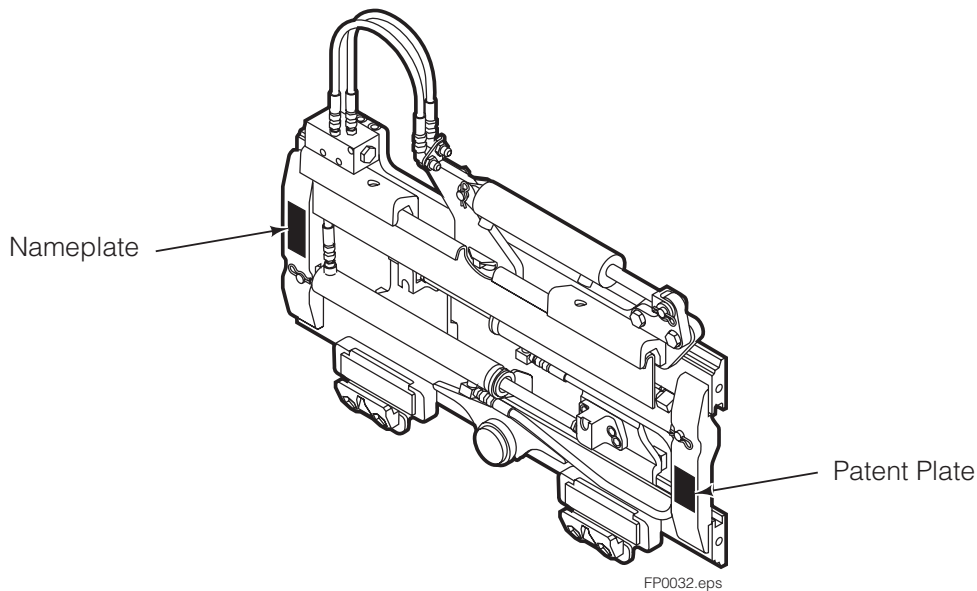

PARTS MANUAL

55F Fork Positioner

Product I. D. Numbers

55F-HB-002 through 55E-HB-006

55F-HS-001 through 55F-HS-021

Special Engineered Options Not Included

Manual Number 207501 R-0

cascade®
Cascade is a Registered Trademark of Cascade Corporation

About This Manual

Introduction

This manual shows the parts breakdown for specific 55F Fork Positioner serial numbers. To find the correct pages for your attachment, locate the nameplate attached to the back of the frame on the left side. If the nameplate is missing all necessary information is stamped into the frame at the same location. Locate your serial number on the following pages. To the right of the serial number you will find the page numbers that apply to your attachment.