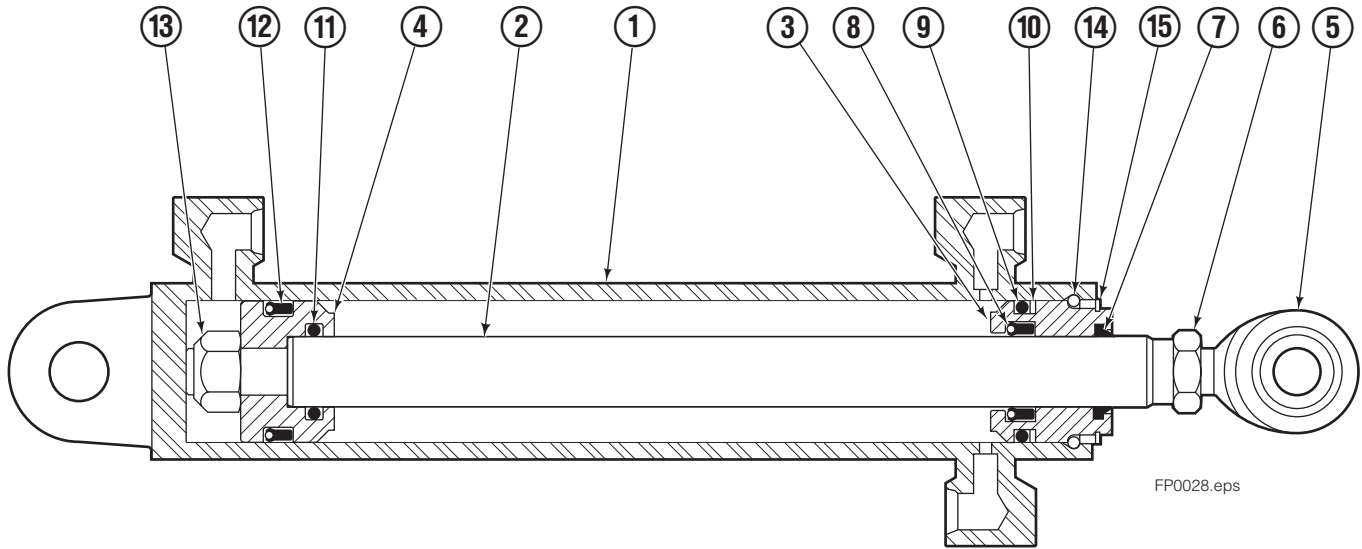

Right Hand Cylinder

FP0028.eps

55F			
REF	QTY	PART NO.	DESCRIPTION
		583951	Cylinder Assembly-37"■
		583952	Cylinder Assembly-41"■
		583953	Cylinder Assembly-49"■
1	1	564176	Shell-37"■
1	1	564177	Shell-41"■
1	1	564178	Shell-49"■
2	1	564184	Rod-37"■
2	1	564185	Rod-41"■
2	1	564186	Rod-49"■
3	1	684644	Retainer
4	1	685665	Piston
●5	1	564193	Rod End
●6	1	5718	Nut
●7	1	636850	Rod Wiper
●8	1	646540	Rod Seal
●9	1	2718	O-Ring
●10	1	615122	Back-up Ring
●11	1	2710	O-Ring
●12	1	633728	Piston Seal
13	1	563462	Piston Nut
14	1	563916	Retaining Ring
15	1	3137	Snap Ring
		684827	Service Kit

- Carriage width.
- Included in Service Kit 684827.