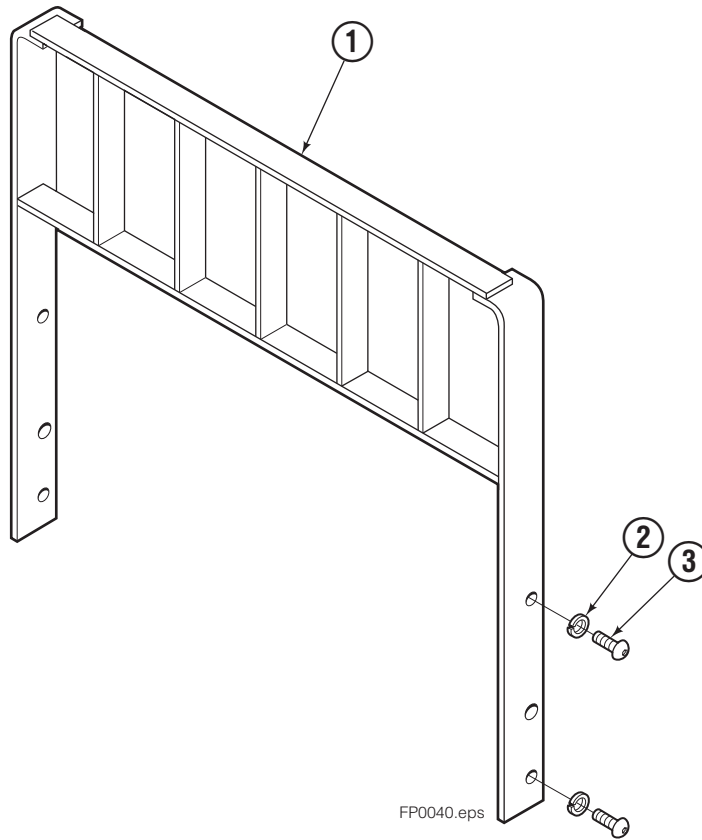

Backrests

55F			
REF	QTY	PART NO.	DESCRIPTION
1	1	207127	Backrest-37"x36"■
1	1	207128	Backrest-37"x48"■
1	1	207129	Backrest-37"x60"■
1	1	207130	Backrest-41"x36"■
1	1	207131	Backrest-41"x48"■
1	1	207132	Backrest-41"x60"■
1	1	207133	Backrest-49"x36"■
1	1	207134	Backrest-49"x48"■
1	1	207135	Backrest-49"x60"■
2	4	684586	Lockwasher
3	4	200173	Capscrew

■ Width by Height.