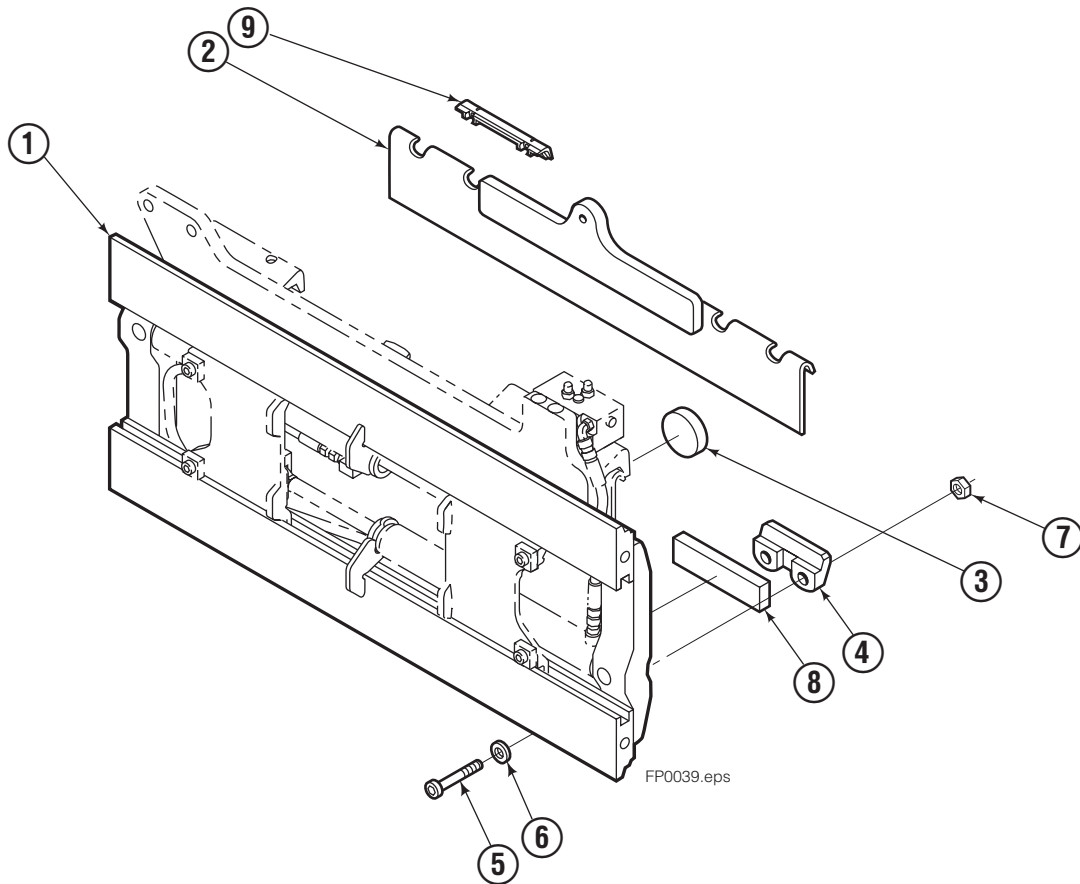

Safety Decals

GA0002pct

Part No. 665595
(5) Places

FP0033.eps

Mounting Group Non-Sideshifting

Reference:
BC-101
SK-5981

55F							
REF	QTY	PART NO.	DESCRIPTION	REF	QTY	PART NO.	DESCRIPTION
		207334●	Non-Sideshifting Mounting-37" ■	3	1	206917	Center Bearing-49" only
		207335●	Non-Sideshifting Mounting-41" ■	4	2	204186	Lower Hook
		207336●	Non-Sideshifting Mounting-49" ■	5	4	766154	Capscrew, M16x2,0x40-8.8
1	1	207212	Frame-37" ■	6	4	667225	Washer
1	1	207213	Frame-41" ■	7	4	678990	Nut
1	1	207214	Frame-49" ■	8	2	207209	Lower Bearing
2	1	207192	Anchor Bracket-37" ■	9	2	204187	Upper Bearing
2	1	207193	Anchor Bracket-41" ■				
2	1	207194	Anchor Bracket-49" ■				

- Carriage width.
- Includes items 2 through 9.

Mounting Group Sideshifting

Reference:
BC-101
SK-5981
2S-3988

55F

REF	QTY	PART NO.	DESCRIPTION	REF	QTY	PART NO.	DESCRIPTION
		207326●	Sideshifting Mounting-37" ■	◆7	1	675548	Cylinder Assembly
		207327●	Sideshifting Mounting-41" ■	8	1	675550	Washer (orifice .085)
		207328●	Sideshifting Mounting-49" ■	9	2	204186	Lower Hook
1	1	207212	Frame-37" ■	10	6	766154	Capscrew, M16x2,0x40-8.8
1	1	207213	Frame-41" ■	11	4	667225	Washer
1	1	207214	Frame-49" ■	12	4	678990	Nut
2	1	207184	Anchor Bracket-37" ■	13	1	206909	Lug
2	1	207185	Anchor Bracket-41" ■	14	1	206910	Spacer
2	1	207186	Anchor Bracket-49" ■	15	2	684355	Lockwasher
3	2	601676	Fitting, 6-6	16	2	204187	Upper Bearing
4	1	206917	Center Bearing-49" only	17	2	207209	Lower Bearing
5	2	678525	Clevis Pin	18	2	207578	Hose
6	2	672726	Hairpin Cotter				