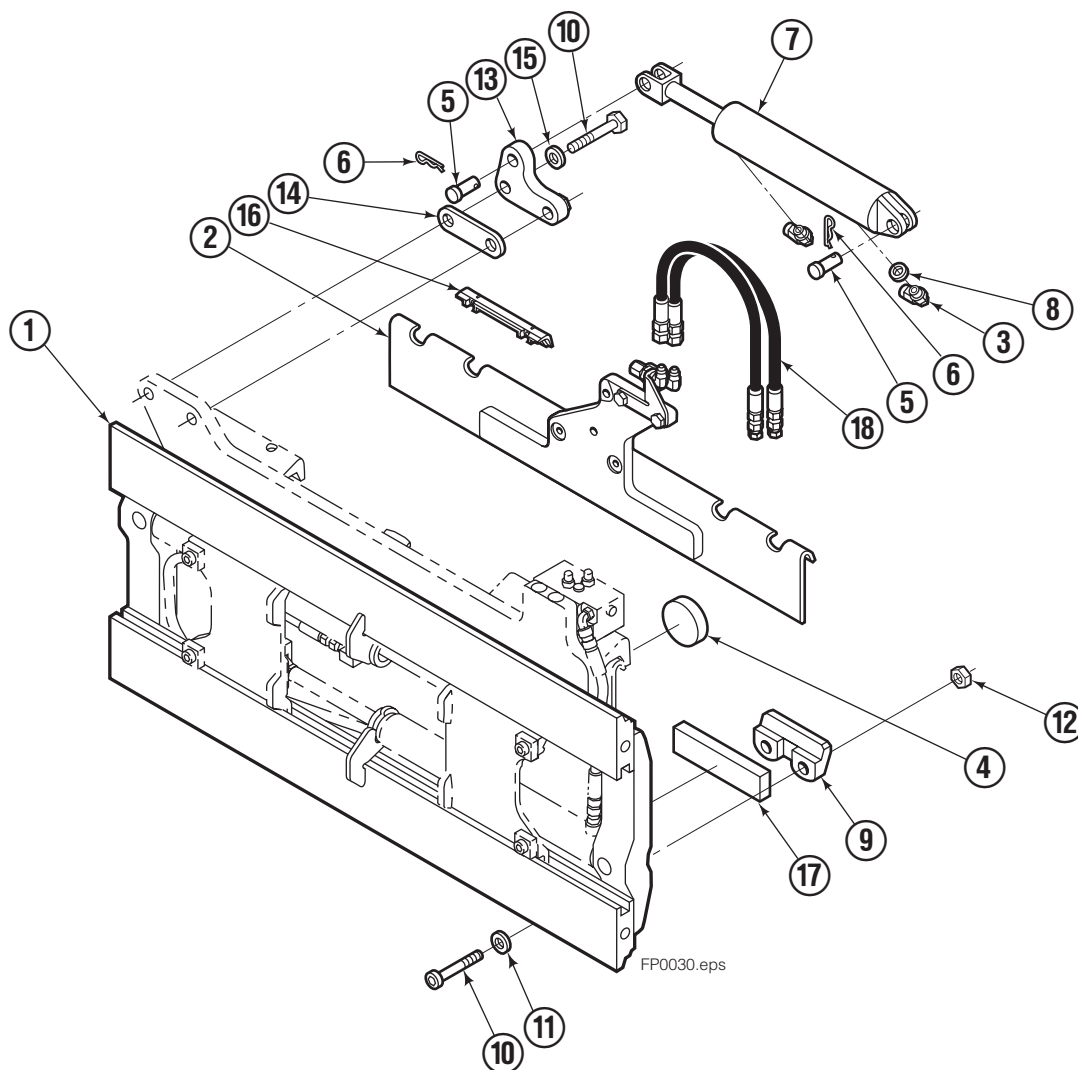

Safety Decals

GA0002pct

Part No. 665595
(5) Places

FP0033.eps

Mounting Group Non-Sideshifting

Reference:
BC-101
SK-5981

55F							
REF	QTY	PART NO.	DESCRIPTION	REF	QTY	PART NO.	DESCRIPTION
		207334●	Non-Sideshifting Mounting-37" ■	3	1	206917	Center Bearing-49" only
		207335●	Non-Sideshifting Mounting-41" ■	4	2	204186	Lower Hook
		207336●	Non-Sideshifting Mounting-49" ■	5	4	766154	Capscrew, M16x2,0x40-8.8
1	1	207212	Frame-37" ■	6	4	667225	Washer
1	1	207213	Frame-41" ■	7	4	678990	Nut
1	1	207214	Frame-49" ■	8	2	207209	Lower Bearing
2	1	207192	Anchor Bracket-37" ■	9	2	204187	Upper Bearing
2	1	207193	Anchor Bracket-41" ■				
2	1	207194	Anchor Bracket-49" ■				

- Carriage width.
- Includes items 2 through 9.

Mounting Group Sideshifting

Reference:
BC-101
SK-5981
2S-3988

55F

REF	QTY	PART NO.	DESCRIPTION	REF	QTY	PART NO.	DESCRIPTION
		207326●	Sideshifting Mounting-37" ■	◆7	1	675548	Cylinder Assembly
		207327●	Sideshifting Mounting-41" ■	8	1	675550	Washer (orifice .085)
		207328●	Sideshifting Mounting-49" ■	9	2	204186	Lower Hook
1	1	207212	Frame-37" ■	10	6	766154	Capscrew, M16x2,0x40-8.8
1	1	207213	Frame-41" ■	11	4	667225	Washer
1	1	207214	Frame-49" ■	12	4	678990	Nut
2	1	207184	Anchor Bracket-37" ■	13	1	206909	Lug
2	1	207185	Anchor Bracket-41" ■	14	1	206910	Spacer
2	1	207186	Anchor Bracket-49" ■	15	2	684355	Lockwasher
3	2	601676	Fitting, 6-6	16	2	204187	Upper Bearing
4	1	206917	Center Bearing-49" only	17	2	207209	Lower Bearing
5	2	678525	Clevis Pin	18	2	207578	Hose
6	2	672726	Hairpin Cotter				