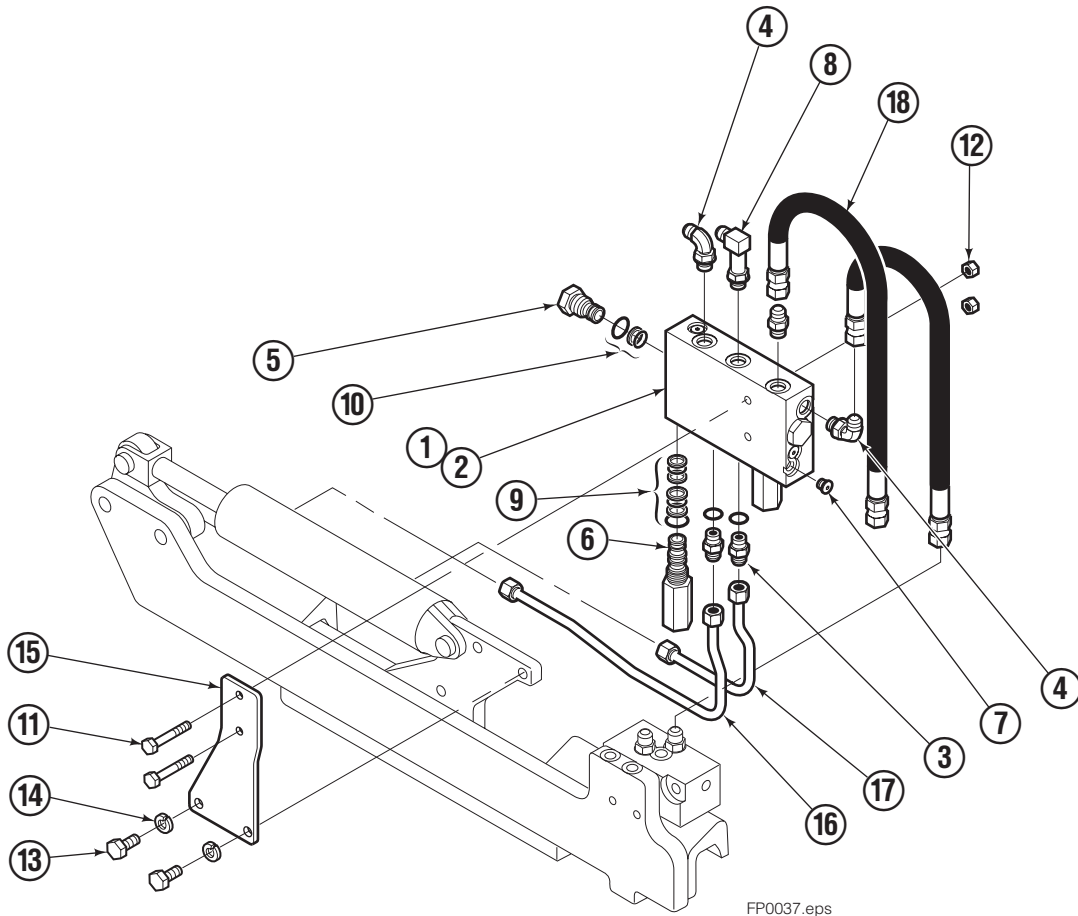

Sequence Valve Group

FP0037.eps

55F			
REF	QTY	PART NO.	DESCRIPTION
		207307	Sequence Valve Group
1	1	■207305	Sequence Valve
2	1	207306	Valve Body
3	3	604511	Fitting, 6-6
4	2	601676	Fitting, 6-6
5	2	205134	Cartridge-Check Valve
6	2	686503	Cartridge-Sequence Valve
7	5	663694	Fitting, 3
8	1	207304	Fitting, 6-6
9	2	679991	Service Kit
10	2	682170	Service Kit
11	2	768528	Capscrew, M8x1,25x55-8.8
12	2	786881	Lock Nut
13	2	681370	Capscrew
14	2	681238	Lockwasher
15	1	207308	Bracket
16	1	207309	Tube
17	1	207310	Tube
18	2	208609	Hose

■ Includes items 1 through 9.