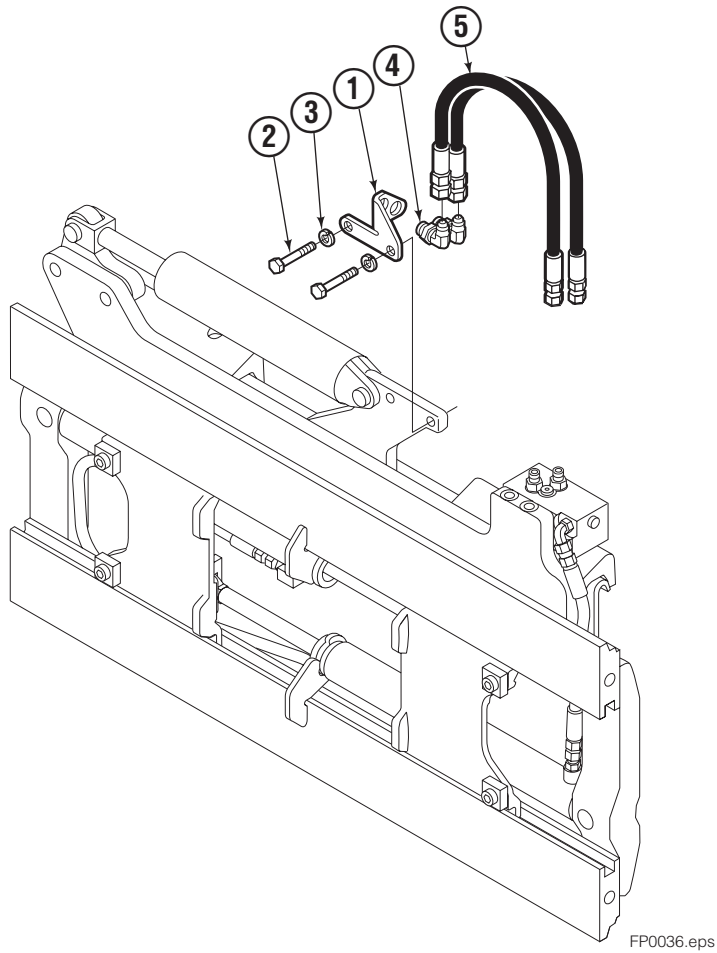

■ Includes items 1 through 4.

Flow Divider Group

55F			
REF	QTY	PART NO.	DESCRIPTION
		206921	Flow Divider Group
1	1	■206919	Valve
2	1	206918	Valve Body
3	1	207301	Cartridge-Combiner
4	2	663694	Fitting, 3
5	2	617915	Fitting, 4-4
6	1	617917	Fitting, 4-4
7	1	679992	Service Kit
8	3	685105	Capscrew
9	3	678993	Lockwasher
10	2	207300	O-Ring
11	6	617915	Fitting, 4-4
12	2	617641	Fitting, 4-4
13	2	609234	Fitting, 4-4
14	1	617916	Fitting, 4-4

■ Includes items 1 through 7.

Sideshifting Installation Group

55F			
REF	QTY	PART NO.	DESCRIPTION
		207342	Installation Group
1	1	207314	Bracket
2	2	762899	Capscrew, M10X20-8.8
3	2	681238	Lockwasher
4	2	2454	Fitting, 8-8
5	2	207578	Hose