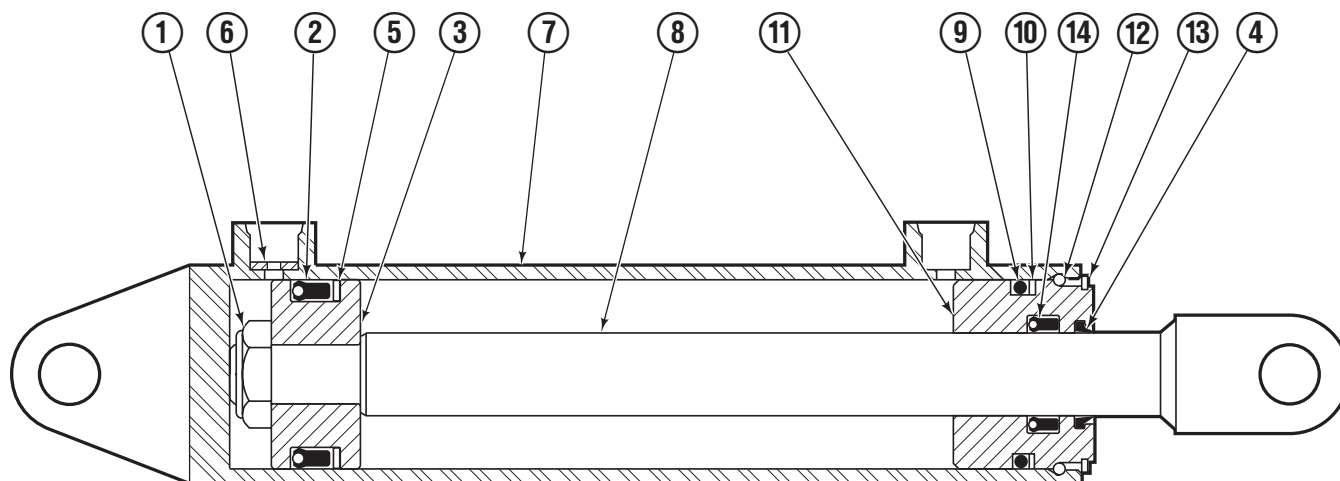

Sideshift Cylinder

FP0029.eps

55F			
REF	QTY	PART NO.	DESCRIPTION
		675548	Cylinder Assembly
1	1	553857	Nut
■2	1	662452	Seal
3	1	553501	Piston
■4	1	636851	Wiper
■5	1	638247	Back-up Ring
6	1	675550	Washer (orifice .085)
7	1	675549	Shell
8	1	553499	Rod
■9	1	2785	O-Ring
■10	1	615128	Back-up Ring
11	1	553500	Retainer
12	1	553856	Retaining Ring
13	1	7202	Snap Ring
■14	1	641835	Seal
		553861	Service Kit

■ Included in Service Kit 553861.