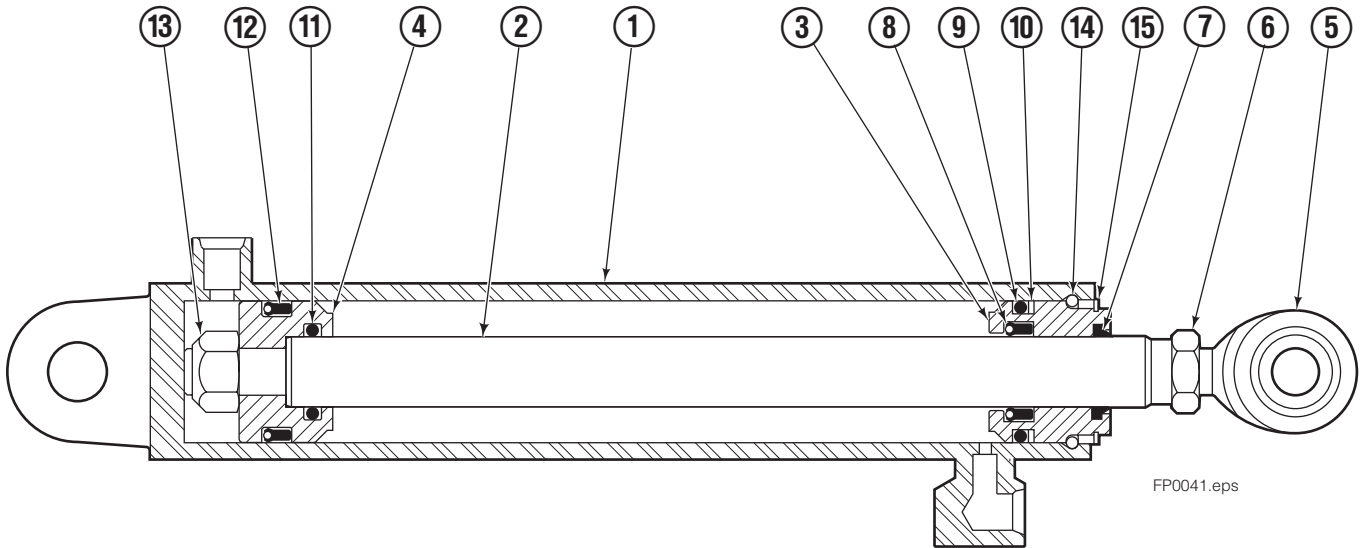

Left Hand Cylinder

FP0041.eps

55F			
REF	QTY	PART NO.	DESCRIPTION
		583943	Cylinder Assembly-37"■
		583944	Cylinder Assembly-41"■
		583945	Cylinder Assembly-49"■
1	1	564168	Shell-37"■
1	1	564169	Shell-41"■
1	1	564170	Shell-49"■
2	1	564184	Rod-37"■
2	1	564185	Rod-41"■
2	1	564186	Rod-49"■
3	1	684644	Retainer
4	1	685665	Piston
●5	1	564193	Rod End
●6	1	5718	Nut
●7	1	636850	Rod Wiper
●8	1	646540	Rod Seal
●9	1	2718	O-Ring
●10	1	615122	Back-up Ring
●11	1	2710	O-Ring
●12	1	633728	Piston Seal
13	1	563462	Piston Nut
14	1	563916	Retaining Ring
15	1	3137	Snap Ring
		684827	Service Kit

- Carriage width.
- Included in Service Kit 684827.