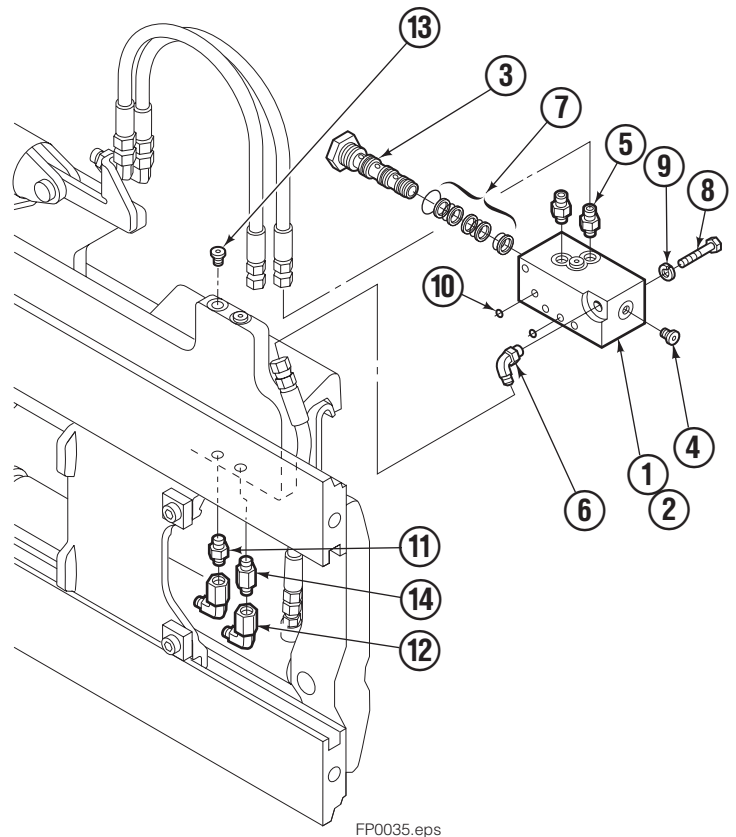

Non-Flow Divider Group

55F			
REF	QTY	PART NO.	DESCRIPTION
		206920	Non-Flow Divider Group
1	1	■207554	Valve
2	1	207315	Valve Body
3	2	663694	Fitting, 4
4	1	617917	Fitting, 4-4
5	2	207300	O-Ring
6	3	768789	Capscrew
7	3	678993	Lockwasher
8	6	617915	Fitting, 4-4
9	2	617641	Fitting, 4-4
10	1	617916	Fitting, 4-4

■ Includes items 1 through 4.

Flow Divider Group

55F			
REF	QTY	PART NO.	DESCRIPTION
		206921	Flow Divider Group
1	1	■206919	Valve
2	1	206918	Valve Body
3	1	207301	Cartridge-Combiner
4	2	663694	Fitting, 3
5	2	617915	Fitting, 4-4
6	1	617917	Fitting, 4-4
7	1	679992	Service Kit
8	3	685105	Capscrew
9	3	678993	Lockwasher
10	2	207300	O-Ring
11	6	617915	Fitting, 4-4
12	2	617641	Fitting, 4-4
13	2	609234	Fitting, 4-4
14	1	617916	Fitting, 4-4

■ Includes items 1 through 7.