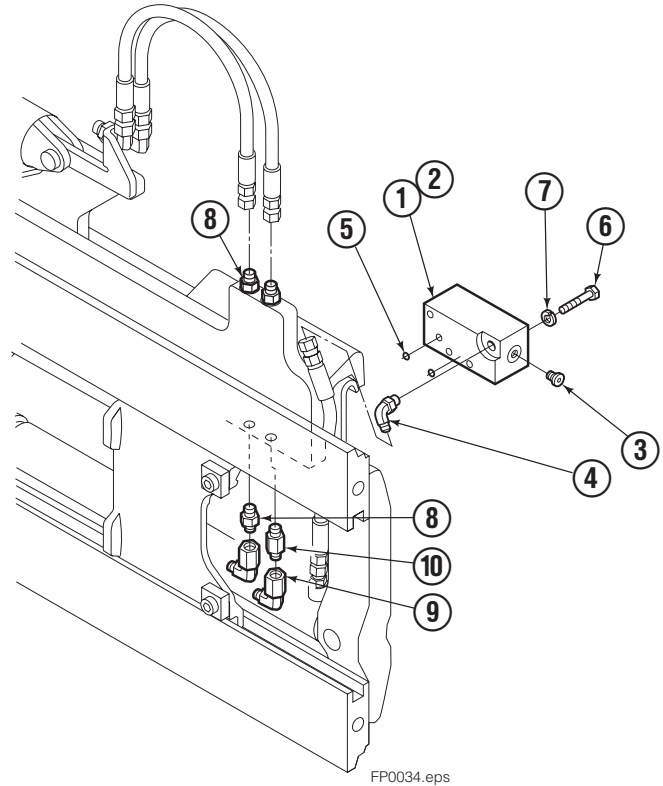

Non-Flow Divider Group

55F			
REF	QTY	PART NO.	DESCRIPTION
		206920	Non-Flow Divider Group
1	1	■207554	Valve
2	1	207315	Valve Body
3	2	663694	Fitting, 4
4	1	617917	Fitting, 4-4
5	2	207300	O-Ring
6	3	768789	Capscrew
7	3	678993	Lockwasher
8	6	617915	Fitting, 4-4
9	2	617641	Fitting, 4-4
10	1	617916	Fitting, 4-4

■ Includes items 1 through 4.

Flow Divider Group

55F			
REF	QTY	PART NO.	DESCRIPTION
		206921	Flow Divider Group
1	1	■206919	Valve
2	1	206918	Valve Body
3	1	207301	Cartridge-Combiner
4	2	663694	Fitting, 3
5	2	617915	Fitting, 4-4
6	1	617917	Fitting, 4-4
7	1	679992	Service Kit
8	3	685105	Capscrew
9	3	678993	Lockwasher
10	2	207300	O-Ring
11	6	617915	Fitting, 4-4
12	2	617641	Fitting, 4-4
13	2	609234	Fitting, 4-4
14	1	617916	Fitting, 4-4

■ Includes items 1 through 7.