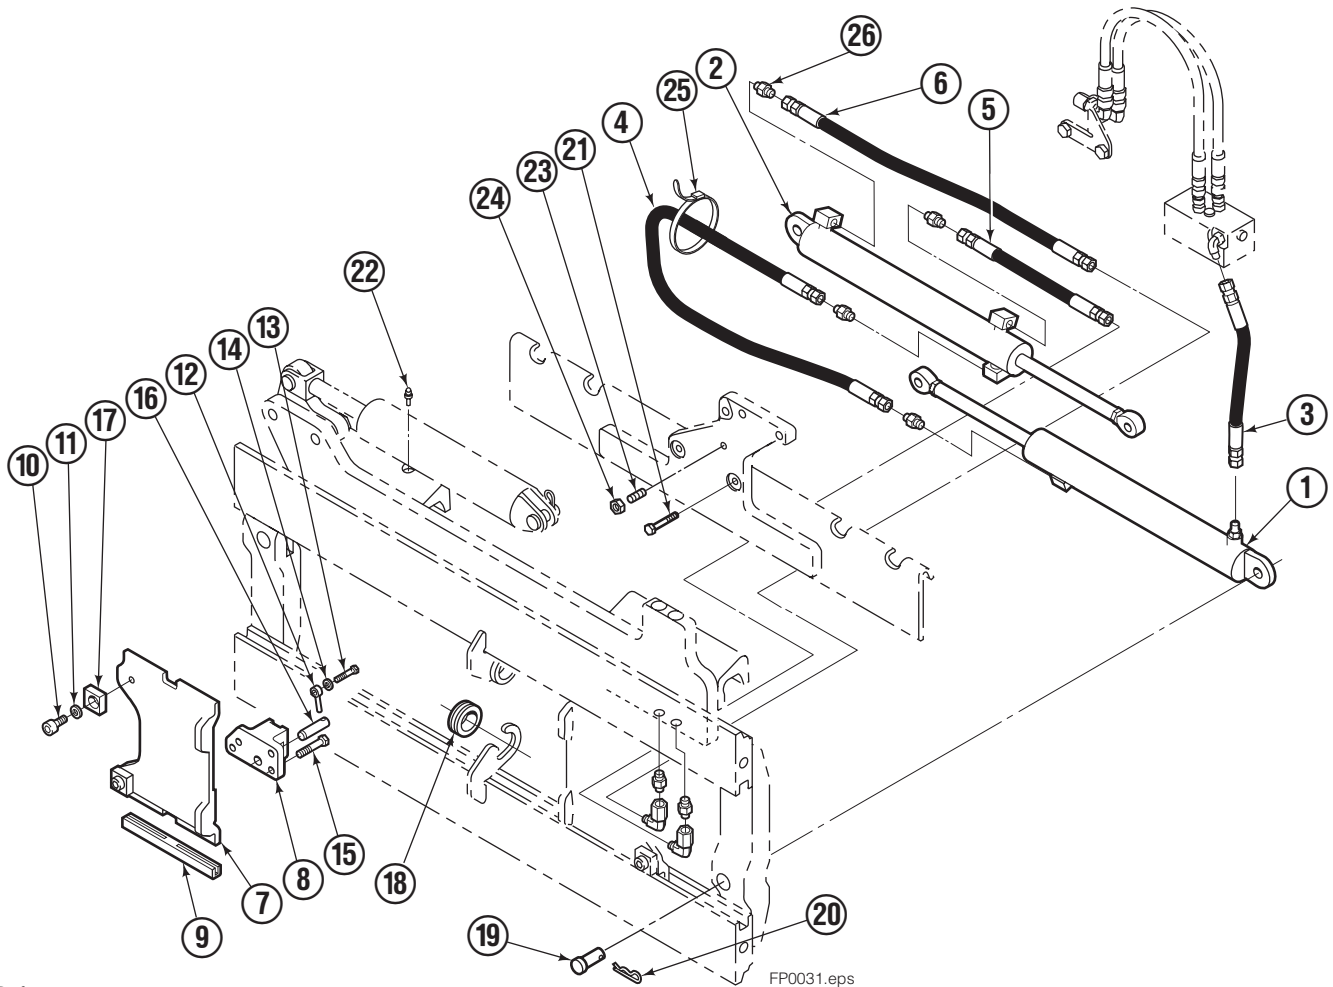

Hydraulic/Fork Group

Reference:
BC-101
SK-5981

55F							
REF	QTY	PART NO.	DESCRIPTION	REF	QTY	PART NO.	DESCRIPTION
		●207220	Hydraulic Group-37" ■	7	2	207208	Fork Carrier
		●207221	Hydraulic Group-41" ■	8	2	206914	Lug
		●207222	Hydraulic Group-49" ■	9	4	206915	Bearing
		□206912	Fork Group	10	4	206922	Capscrew
◆1	1	583943	Cylinder Assembly L. H. 37" ■	11	4	678991	Lockwasher
◆1	1	583944	Cylinder Assembly L. H. 41" ■	12	2	206923	Eyebolt
◆1	1	583945	Cylinder Assembly L. H. 49" ■	13	2	763169	Capscrew
▼2	1	583951	Cylinder Assembly R. H. 37" ■	14	2	680217	Lockwasher
▼2	1	583952	Cylinder Assembly R. H. 41" ■	15	8	206924	Capscrew
▼2	1	583953	Cylinder Assembly R. H. 49" ■	16	2	206925	Pin
3	1	207563	Hose-37" ■	17	4	207552	Block
3	1	207567	Hose-41" ■	18	2	206916	Grommet
3	1	207298	Hose-49" ■	19	2	206926	Clevis Pin
4	1	207564	Hose-37" ■	20	2	207210	Hairpin Cotter
4	1	207568	Hose-41" ■	21	2	768551	Capscrew
4	1	207570	Hose-49" ■	22	2	7403	Grease Fitting
5	1	207565	Hose	23	1	768753	Setscrew
6	1	207566	Hose-37" ■	24	1	207211	Jam Nut
6	1	207569	Hose-41" ■	25	1	200008	Cable Tie
6	1	207571	Hose-49" ■	26	6	617915	Fitting, 4-4

- Carriage width.
- See page 5 for parts breakdown.
- ▼ See page 6 for parts breakdown.

- Includes items 1 through 6.
- Includes items 7 through 26.