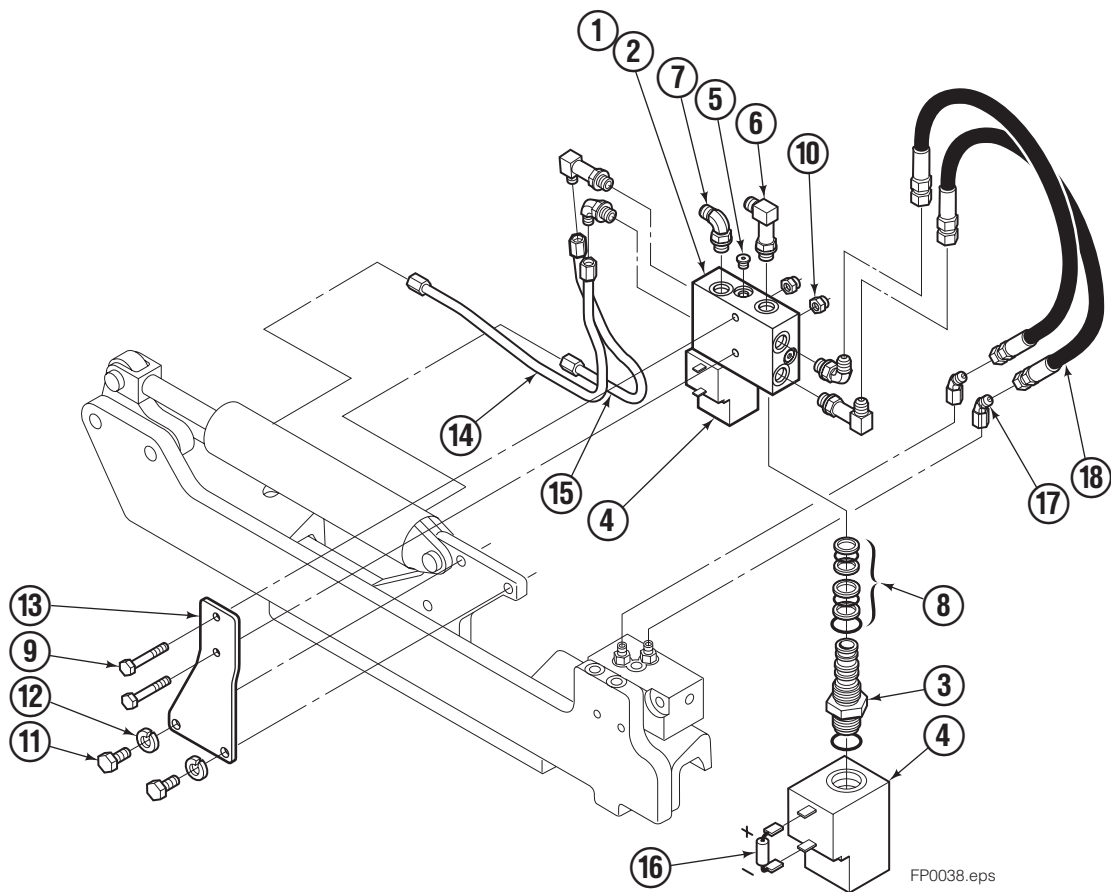

Solenoid Valve Group

FP0038.eps

55F			
REF	QTY	PART NO.	DESCRIPTION
		207311	Solenoid Valve Group
1	1	■207302	Solenoid Valve
2	1	207303	Valve Body
3	2	687305	Solenoid Cartridge
4	2	687306	Coil-12V
4	2	687307	Coil-24V
4	2	687308	Coil-36V
4	2	687309	Coil-48V
4	2	687310	Coil-72V
5	4	663694	Fitting, 3
6	3	207304	Fitting, 6-6
7	3	601676	Fitting, 6-6
8	1	679991	Service Kit
9	2	768528	Capscrew, M8x1,25x55-8.8
10	2	786881	Lock Nut
11	2	681370	Capscrew
12	2	681238	Lockwasher
13	1	207308	Bracket
14	1	207312	Tube
15	1	207313	Tube
16	1	669432	Diode
17	2	617922	Fitting, 4-4
18	2	208608	Hose

■ Includes items 1 through 8.