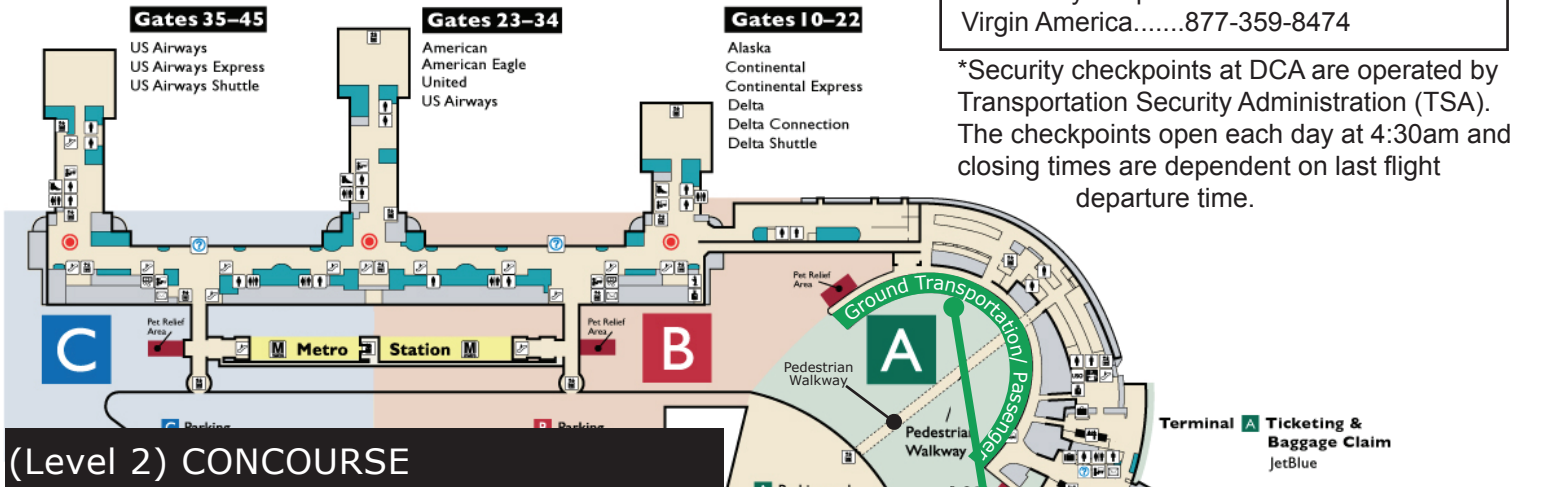

Air Canada
AirTran
Frontier
JetBlue
Southwest
Spirit Airline
Sun Country

TERMINAL A

Hotel Shuttle Booth
Cross the walk way
towards the booth
title "Hotel Shuttle"

- **Airport Shuttle Stop (Hotel Airport)**
 Courtesy Buses between Economy Parking, Satellite Lot, Garage/Rental Cars
 Metrorail and Terminals
 **Hotel shuttle departs from the hotel at 5am - 11pm (every 20 minutes on the hour)

*Security checkpoints at DCA are operated by Transportation Security Administration (TSA). The checkpoints open each day at 4:30am and closing times are dependent on last flight departure time.

Gates 35-45

US Airways
US Airways Express
US Airways Shuttle

Gates 23-34

American
American Eagle
United
US Airways

Gates 10-22

Alaska
Continental
Continental Express
Delta
Delta Connection
Delta Shuttle

Baggage Claim Level -1(Door 9) stand under sign "Hotel Shuttle"

TERMINAL C

US Airway
Virgina America

Baggage Claim Level -1(Door 5) stand under sign "Hotel Shuttle"

TERMINAL B

Alaska
American
Delta
UNITED

Hotel Shuttle Booth
Cross the walk way towards the booth title "Hotel Shuttle"