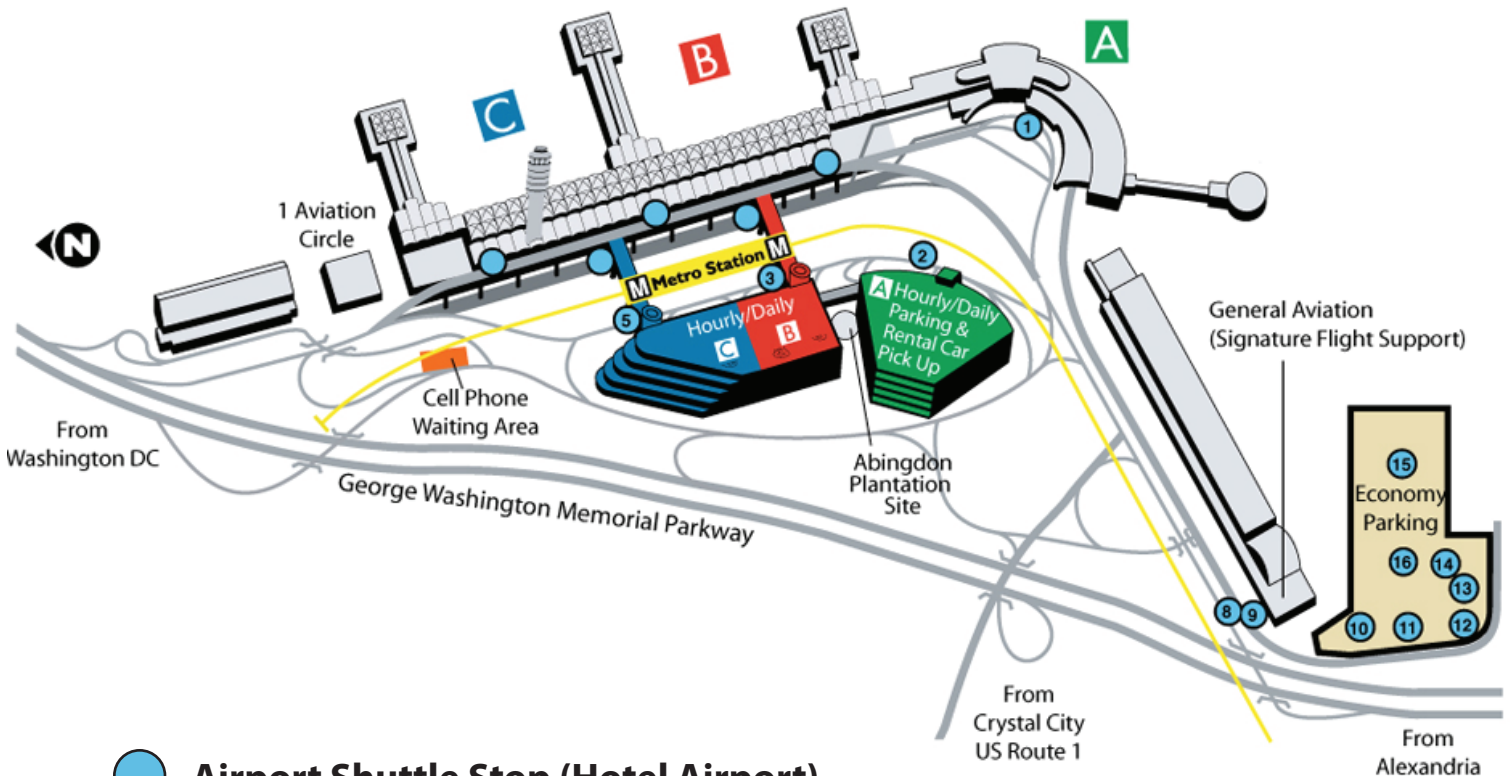

AIRPORT SHUTTLE ARRIVAL/PICK UP LOCATION

US Airway
Virgin America

TERMINAL C

Baggage Claim
Level -1(Door 9)
stand under sign
"Hotel Shuttle"

Alaska Air
American
Delta
UNITED

TERMINAL B

Baggage Claim
Level -1(Door 5)
stand under sign
"Hotel Shuttle"

Air Canada
AirTran
Frontier
JetBlue
Southwest
Spirit Airline
Sun Country

TERMINAL A

Hotel Shuttle Booth
Cross the walk way
towards the booth
title "Hotel Shuttle"

- **Airport Shuttle Stop (Hotel Airport)**
 Courtesy Buses between Economy Parking, Satellite Lot, Garage/Rental Cars
 Metrorail and Terminals
 **Hotel shuttle departs from the hotel at 5am - 11pm (every 20 minutes on the hour)

- M **Metrorail**
 Serves **BLUE** and **YELLOW** lines

- Cell Phone Waiting Area**
 This is FREE lot. Maximum wait time is 1 HOUR. Driver must remain with vehicle.
 No commercial vehicles are allowed.

TERMINAL C

US Airway
Virgina America

Baggage Claim Level -1(Door 5) stand under sign "Hotel Shuttle"

TERMINAL B

Alaska
American
Delta
UNITED

Hotel Shuttle Booth
Cross the walk way towards the booth title "Hotel Shuttle"