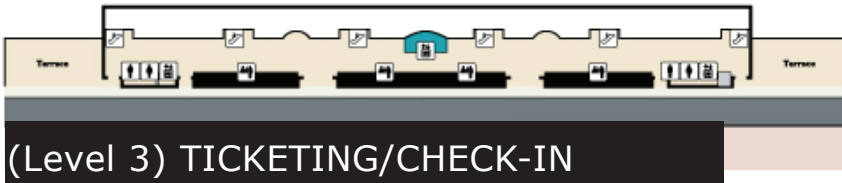

AIRPORT SHUTTLE ARRIVAL/PICK UP LOCATION

Terminal C Ticketing

United
US Airways

Terminal B Ticketing

Alaska
American
Continental
Delta

Airlines Serving DCA

Air Canada.....888-247-2262
AirTrain.....800-AIRTRAN (247-8726)
Alaska Airline.....800-252-7522
American Airlines..800-433-7300
Delta.....800-221-1212
Frontier.....800-432-1359
JetBlue.....800-538-2583
Southwest.....800-538-2583
Sun Country.....800-359-6786
United.....800-864-8331
US Airways.....800-428-4322
US Airways Shuttle
US Airways Express
Virgin America.....877-359-8474

*Security checkpoints at DCA are operated by Transportation Security Administration (TSA). The checkpoints open each day at 4:30am and closing times are dependent on last flight departure time.

Gates 35-45

US Airways
US Airways Express
US Airways Shuttle

Gates 23-34

American
American Eagle
United
US Airways